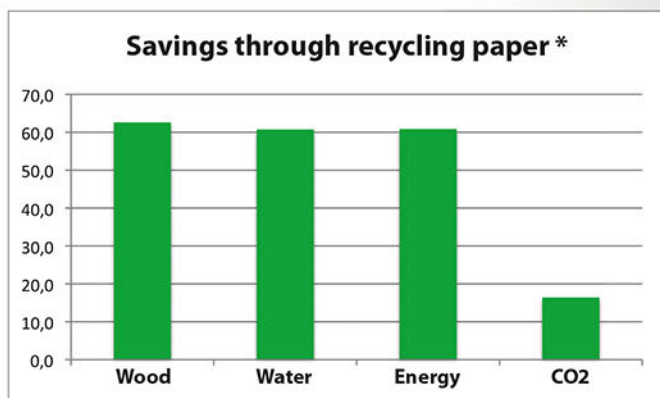

Source : www.papiernetz.de
* Compared to conventional native fibre paper